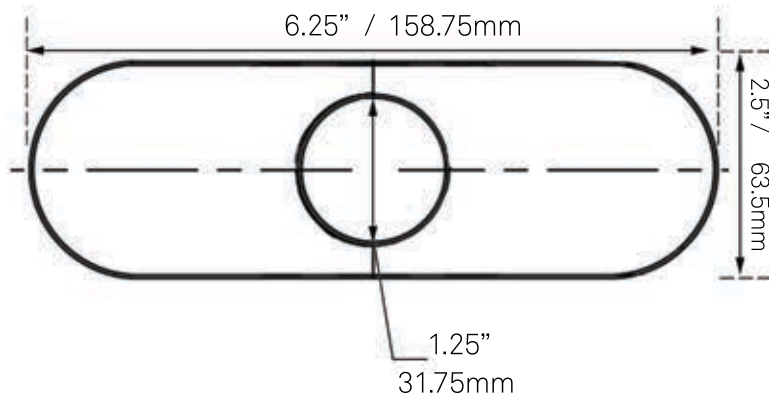

D2-CH 6-inch Bath Faucet Deck Plate, Chrome

Requested By: _____

Specific Features: _____

STANDARD SPECIFICATIONS:

- Universal bathroom faucet deck plate
- Covers the outer two holes on a 4-inch center set
- Solid brass construction reinforced with PVC insert
- Compatible with most single hole bathroom faucet